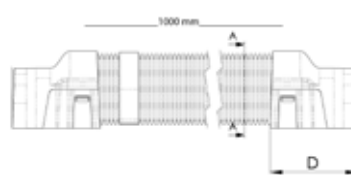

80

110

Model	OD.FLEX.80	OD.FLEX.110
Part Nr CW903	0505.00114.072	0505.00314.072
A x B	100 x 80 mm (3,94 x 3,15")	120 x 90 mm (4,72 x 3,54")
C (Inside ϕ)	60 mm (2,36")	80 mm (3,15")
D	90 mm (3,54")	110 mm (4,33")
Hose length	1 M (3,28 ft)	1 M (3,28 ft)
Packing	1 set	1 set
Pallet	80 sets	80 sets