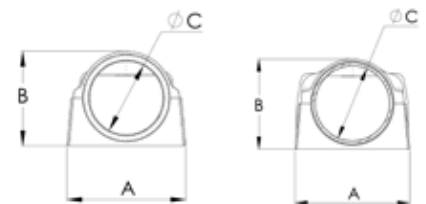

80

110

Model	OD.FLEX.80	OD.FLEX.110
Part Nr CW903	0505.00114.072	0505.00314.072
A x B	100 x 80 mm (3,94 x 3,15")	120 x 90 mm (4,72 x 3,54")
C (Inside ϕ)	60 mm (2,36")	80 mm (3,15")
D	90 mm (3,54")	110 mm (4,33")
Hose length	1 M (3,28 ft)	1 M (3,28 ft)
Packing	1 set	1 set
Pallet	80 sets	80 sets