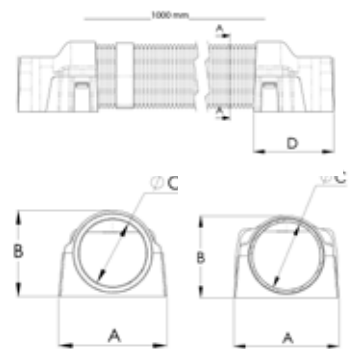

60

80

90

110

Model	ODF.60	ODF.80	ODF.90	ODF.110
Part Nr CW903	0505.00001.017	0505.00101.018	0505.00201.018	0505.00301.019
A = Width	60 mm (2,36")	80 mm (3,15")	90 mm (3,54")	110 mm (4,33")
B = Height	40 mm (1,57")	60 mm (2,36")	65 mm (2,56")	75 mm (2,95")
L=Length	2 M (6,5 ft)	2 M (6,5 ft)	2 M (6,5 ft)	2 M (6,5 ft)
Packing	12 pcs (24M)	8 pcs (16M)	8 pcs (16M)	4 pcs (8M)
Pallet	960 M (480pcs / 40 box)	560 M (280 pcs / 35 box)	400 M (200 pcs / 25 box)	320 M (160 pcs / 40 box)

 CW903 pure white*

- > 1x Flexible hose
- > 2x Flex connector
- > 1x Flex-end
- > 1x Stainless steel clamp

80

110

Model	OD.FLEX.80	OD.FLEX.110
Part Nr CW903	0505.00114.072	0505.00314.072
A x B	100 x 80 mm (3,94 x 3,15")	120 x 90 mm (4,72 x 3,54")
C (Inside ø)	60 mm (2,36")	80 mm (3,15")
D	90 mm (3,54")	110 mm (4,33")
Hose length	1 M (3,28 ft)	1 M (3,28 ft)
Packing	1 set	1 set
Pallet	80 sets	80 sets