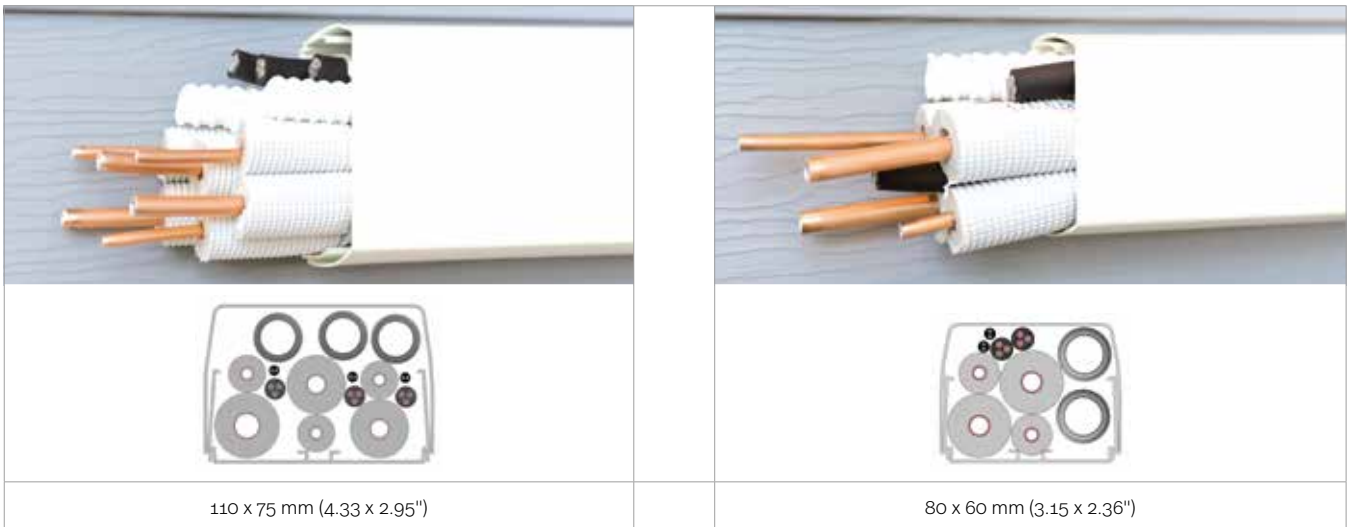

ClimClick® fittings are compatible with OptimalDuct sizes 80 and 110

110 x 75 mm (4.33 x 2.95")

80 x 60 mm (3.15 x 2.36")

Depending on installation configurations, ducts' contents may vary.

OptimalDuct®

- > With protective film.
- > Made of rigid PVC, UV-resistant.
- > High quality (usable from -20°C/-4°F to +60°C/140°F in a static position).
- > Thanks to the inside fixation rail, the SpinFix allows you to use cable ties to strap and keep the linesets in place, contributing to the duct rigidity.